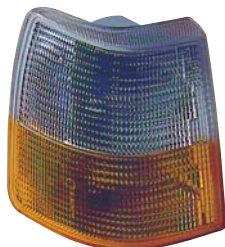

VOLVO

240/740/760

REPLACEMENT FOR

773-1401PXBE-C
SIDE LAMP
50PRS 0.90CFT

OEM PARTS
773-1401N-UE-Y

TUNING PARTS
773-1401PXBE-C

WY5W

773-1503R/L-UE-C
CORNER LAMP
20PCS 2.70CFT

OEM PARTS
773-1503R/L-UE

740/760 '83-'89

TUNING PARTS
773-1503R/L-UE-C

WY5W/P21W

773-1501R/L-BE-C
CORNER LAMP
20PCS 2.60CFT

OEM PARTS
773-1501R/L-UE

740 '90

TUNING PARTS
773-1501R/L-BE-C

R5W/P21W

CADILLAC

CTS/CTS-V '03-'05

REPLACEMENT FOR

332-1432P-A-2S
SIDE LAMP
50PRS 1.83CFT

OEM PARTS
332-1432R/L-AS

TUNING PARTS
332-1432P-A-2S

W3W BLACK/SMOKE LENS