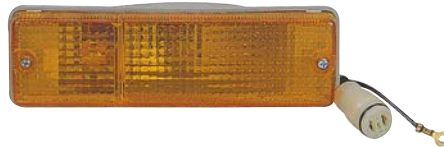

REPLACEMENT FOR

218-1504PXA-C
SIDE LAMP
50PRS 1.63CFT

OEM PARTS

218-1504R/L

TUNING PARTS

218-1504PXA-C

12V5W

218-1603PXA-GC
FRONT LAMP
20PRS 1.89CFT

OEM PARTS

218-1603R/L

TUNING PARTS

218-1603PXA-GC

12V10W/12V21W

SWIFT CULTUS '90-'95

REPLACEMENT FOR

218-1402PXA-VC
SIDE LAMP
50PRS 0.90CFT