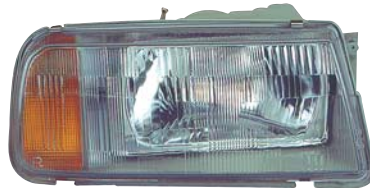

LED

BALENO '95

REPLACEMENT FOR

218-1121R/L-LD-E1

HEAD LAMP
4PCS 4.84CFT

OEM PARTS

218-1121R/L-LD-E
218-1121R/L-LD-EM

TUNING PARTS

218-1121R/L-LD-E1

H4/P21W/W5W

218-1918R/L-A-GCR

TAIL LAMP
10PCS 4.41CFT

OEM PARTS

218-1918R/L-A

TUNING PARTS

218-1918R/L-A-GCR

BALENO XG '03

REPLACEMENT FOR

218-1934P-A-CR
218-1934P-AE-CR
TAIL LAMP
4PRS 6.10CFT

OEM PARTS
 218-1934R/L-AE

TUNING PARTS
 218-1934P-A-CR
 218-1934P-AE-CR

12V21W/12V21/5W

JEEP SJ413 ESCUDO/VITARA

REPLACEMENT FOR

218-1107PXLD
HEAD LAMP
3PRS 4.79CFT

OEM PARTS
 218-1107R/L-LD

TUNING PARTS
 218-1107PXLD

H4/PY21W

218-1403P-1CA
SIDE LAMP
50PRS 2.78CFT

OEM PARTS
 218-1403-A

TUNING PARTS
 218-1403P-1CA

218-1911P-AD-V
218-1911PCA-VC
218-1911P-UD-CR
TAIL LAMP
10PRS 4.01CFT