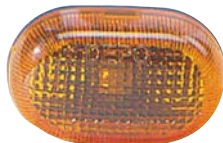

SWIFT CULTUS '90-'95

REPLACEMENT FOR

218-1402PXA-VC
SIDE LAMP
50PRS 0.90CFT

OEM PARTS

218-1402N